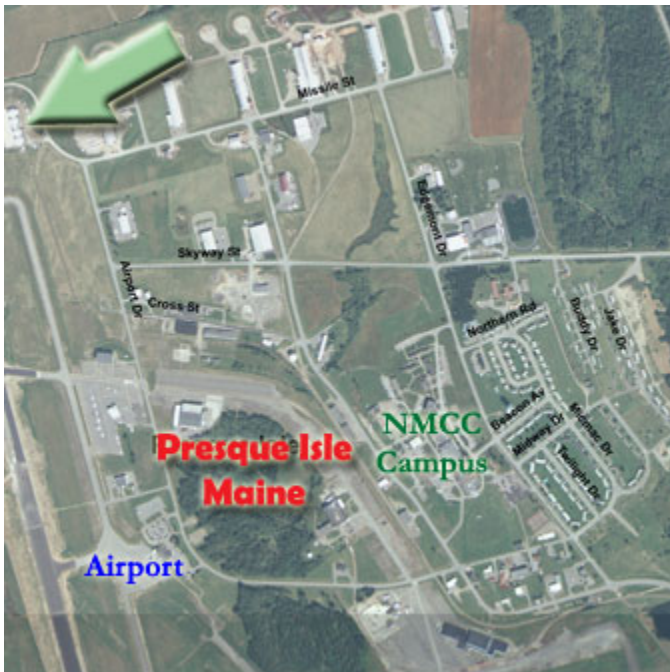

Alert Hangar Complex

Location: 995 Missile Street
Northern Maine Regional Airport
Presque Isle, Maine

Total Square Footage: 4,500 square feet

Hangar Area

Floor area: 60' x 30'
Height Clearance: 30'
Clear Span: Yes

Other Information:

“Butler” type Hangars
Built by US Air Force in 1951
Will build out to Lessee’s specifications
3 identical hangars available

Lease Rate: Negotiable

Owner: City of Presque Isle

Contact: Presque Isle Industrial Council
Larry E. Clark, Executive Director